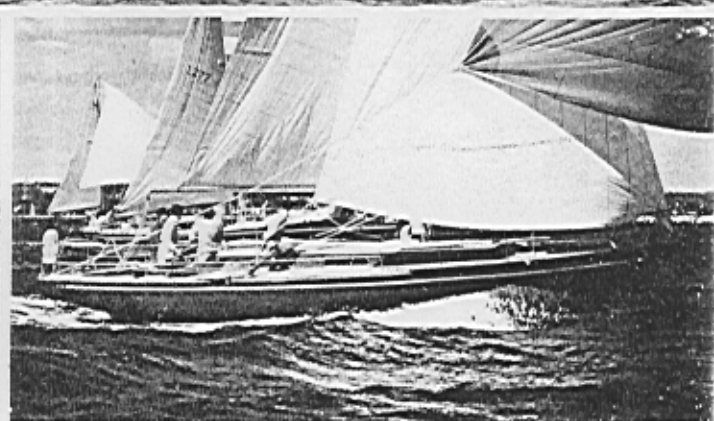

The NEW
OHLSON 38

old copy

OHLSON 38
38 FT. SLOOP
SAIL PLAN

CAMPBELL SHEPHERD

CAMPBELL SHEEHAN

OMISON 38

LARCHMONT, NEW YORK • 914 TE 4-7090

O-38 CHART TABLE, ITC
LARCHMONT, NY 2ND Flr