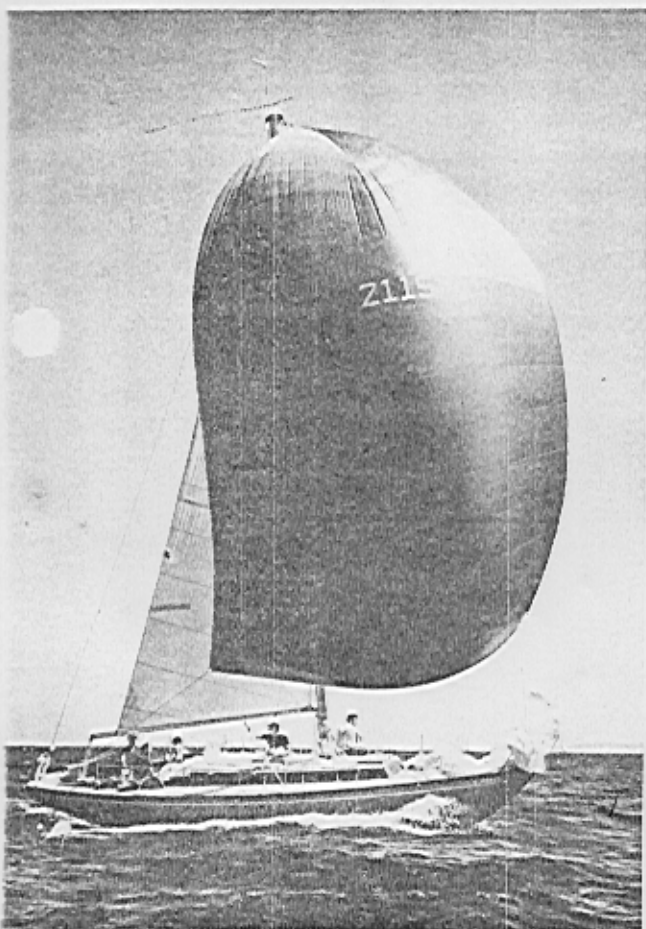

The NEW
OHLSON 38

old copy

OHLSON 38
38 FT. SLOOP
SAIL PLAN

CAMPBELL SHEPHERD

CAMPBELL SHEEHAN

OMISON 38

LARCHMONT, NEW YORK • 914 TE 4-7090

O-38 CHART TABLE, ITC
LARCHMONT, NY 2ND Flr