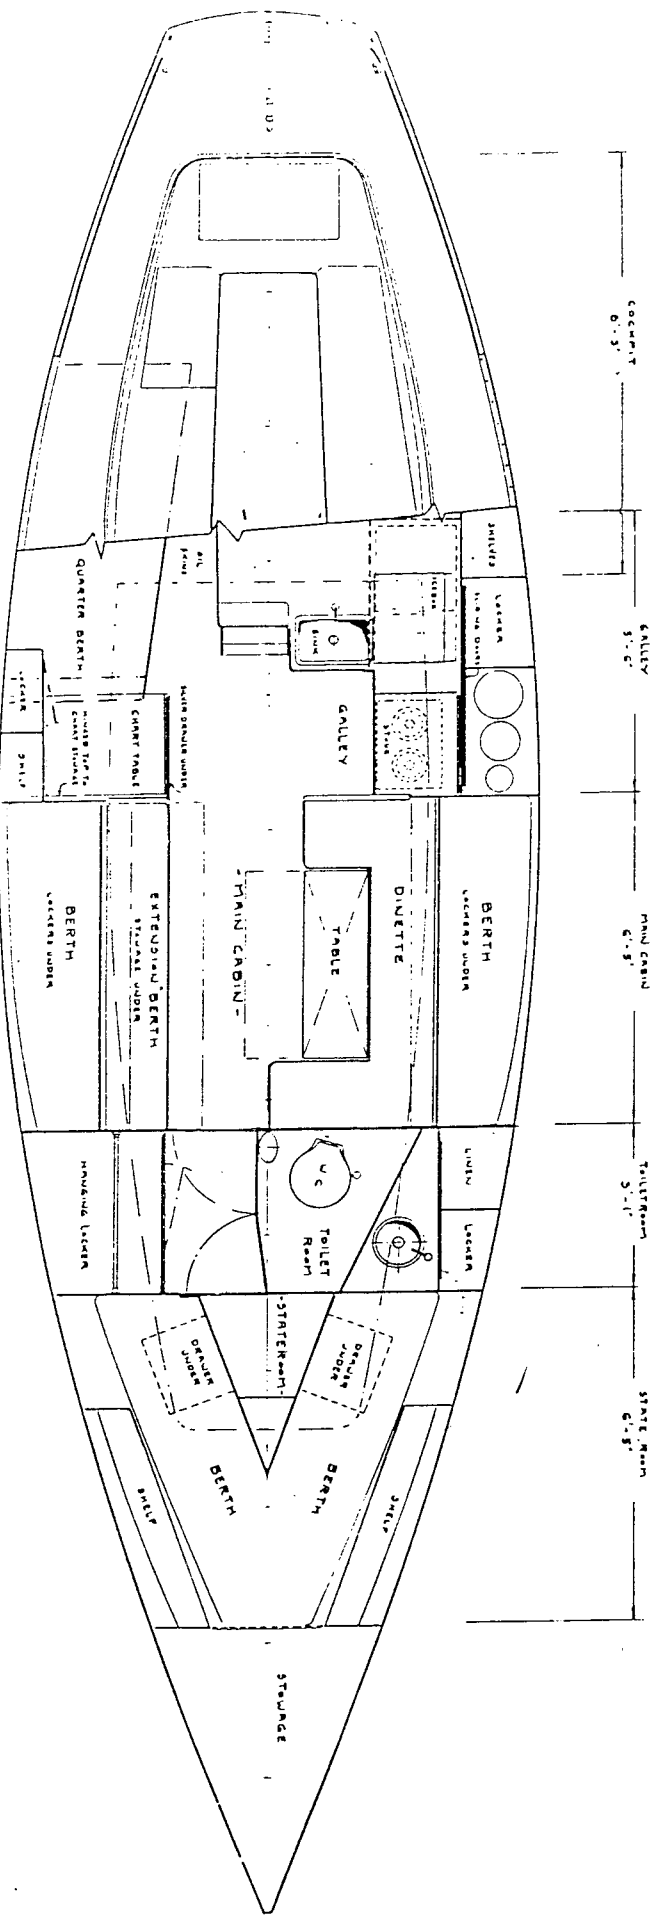

The NEW
OHLSON 38

old copy

OHLSON 38
38 FT. SLOOP
SAIL PLAN

CAMPBELL SHEPHERD

CAMPBELL SHEEHAN

OMISON 38

LARCHMONT, NEW YORK • 914 TE 4-7090

O-38 CHART TABLE, ITC
LARCHMONT, NY 2ND Flr