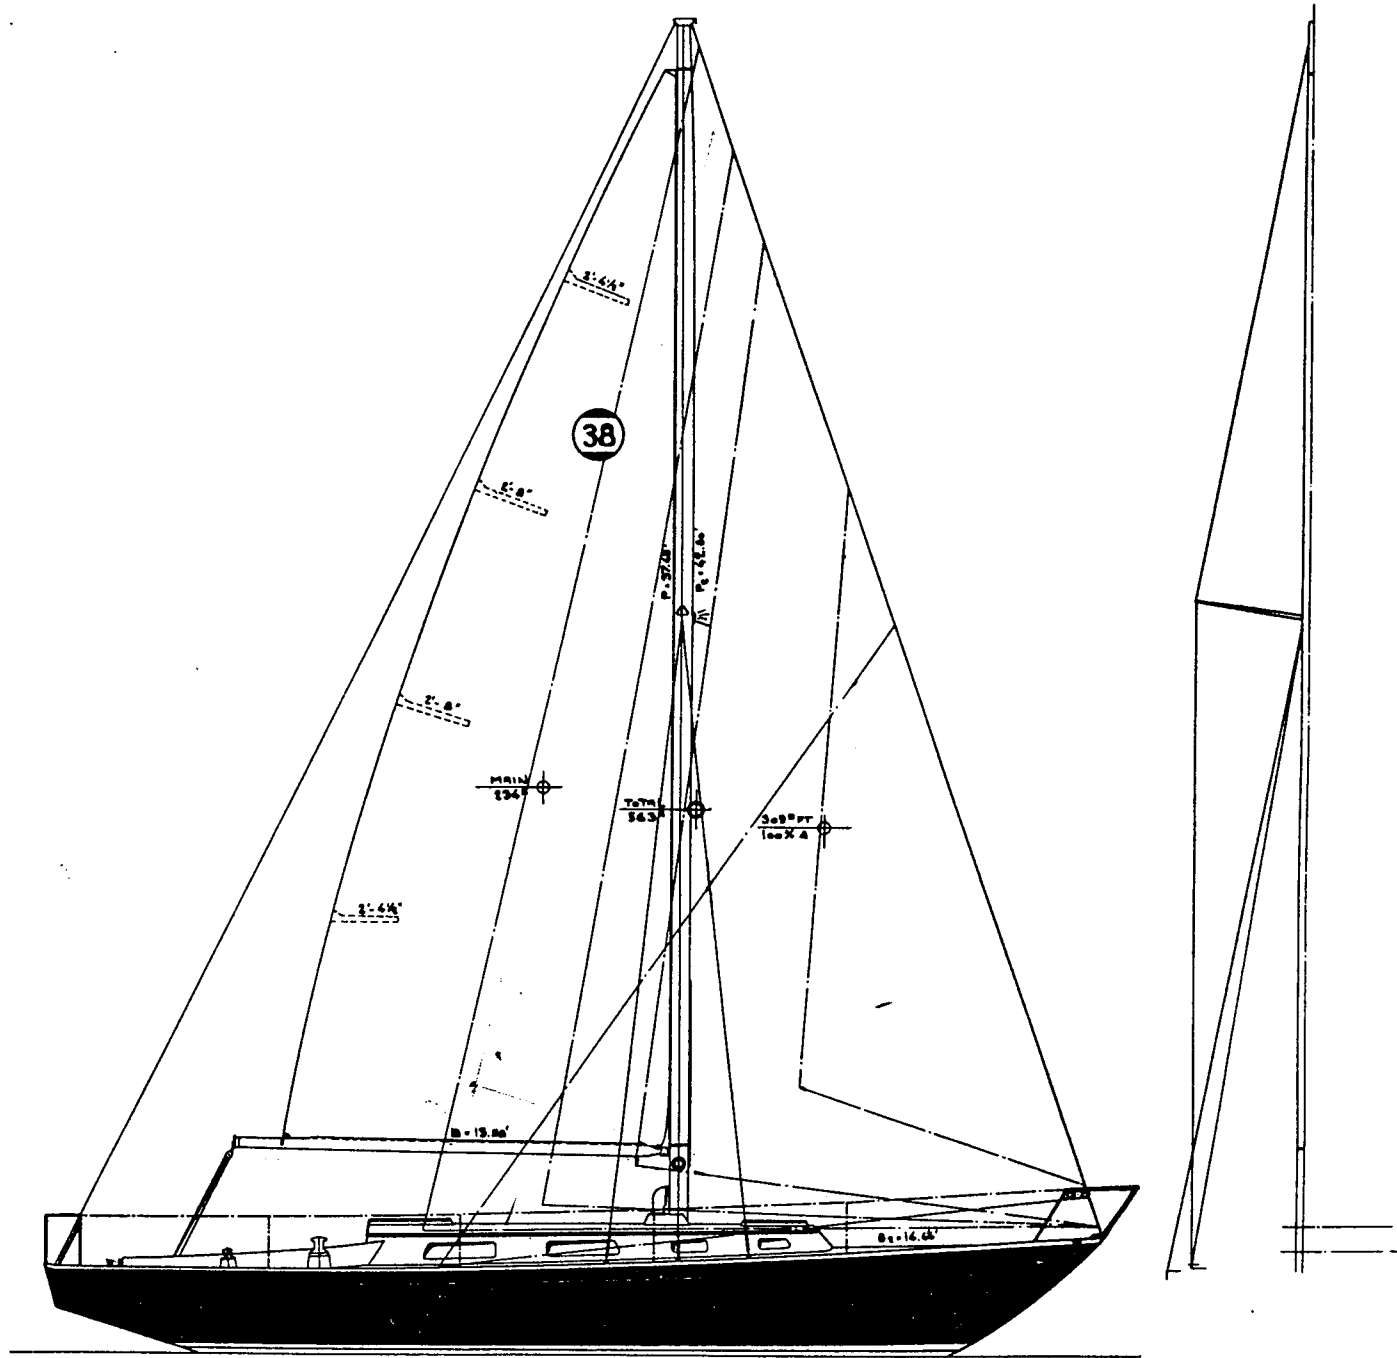

The NEW
OHLSON 38

old copy

OHLSON 38
38 FT. SLOOP
SAIL PLAN

CAMPBELL SHEPHERD

CAMPBELL SHEEHAN

OMISON 38

LARCHMONT, NEW YORK • 914 TE 4-7090

O-38 CHART TABLE, ITC
LARCHMONT, NY 2ND Flr