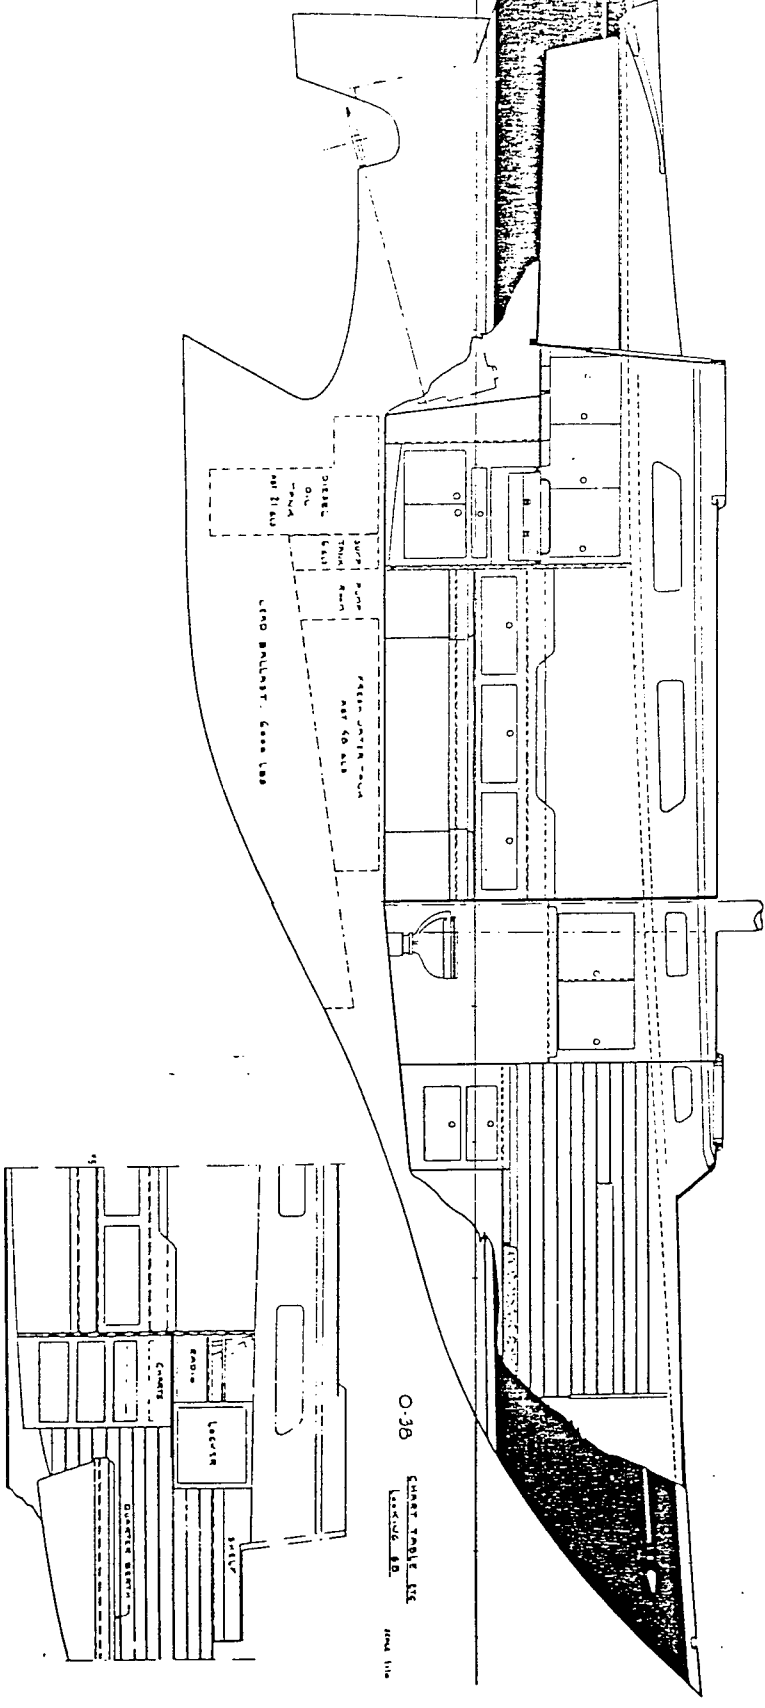

The NEW
OHLSON 38

old copy

OHLSON 38
38 FT. SLOOP
SAIL PLAN

CAMPBELL SHEPHERD

CAMPBELL SHEEHAN

OMISON 38

LARCHMONT, NEW YORK • 914 TE 4-7090

O-38 CHART TABLE, ITC
LARCHMONT, NY 2ND Flr