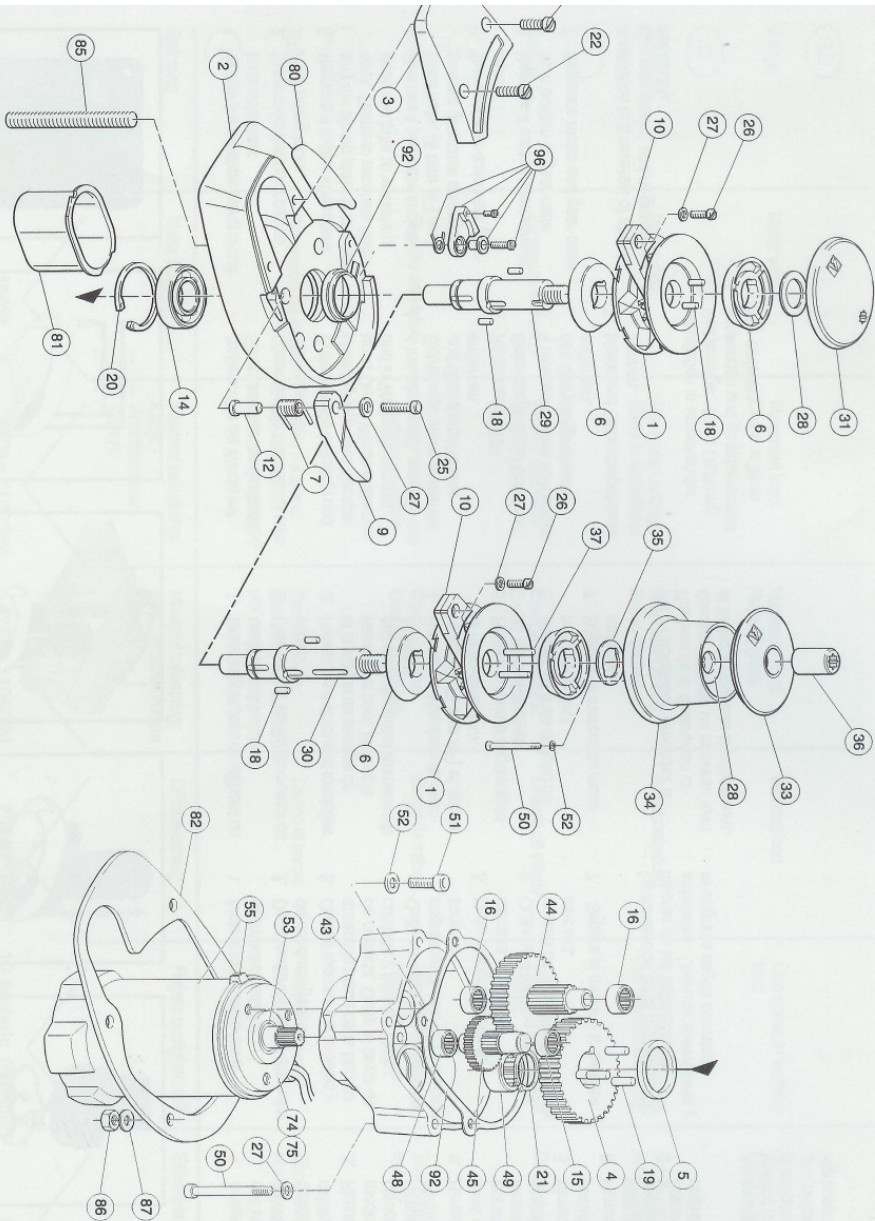

● Parts

● Bauteile

● Pièces

● Piezas

● Parti

● Delar

*Include in Item No. 74 and 75

Item No.	Part No. or Spares No.	Description	Quantity
1	608RHC60	Rope/Chain Gipsy	1
or 1	6010C50	Chain only Gipsy	1
2	610-002	Baseplate	1
3	610-003	Baseplate Cover	1
4	610-004	Manshaft Gear	1
5	610-005	Manshaft Spacer	1
6	610-006	Clutch Cone	2
7	6043869	Torsion Spring	1
9	6061009	Control Arm	1
10	6061010	Rope/Chain Fleming	1
12	438-083	Control Arm Pin	1
14	445-017	Ball Bearing	1
15	529-015	Drawn Cup Roller Clutch	1
16	6052030	Needle Roller Bearing	2
18	6044518	Drive Roller	5
19	610-019	Roller	3
20	445-020	Internal Circlip	1
21	531-035	External Circlip	1
22	610-022	Screw	1
23	615-023	Screw	1
24	615-024	Screw	1
25	610-025	Screw	1
26	428-087	Screw	1
27	335-049	Washer	6
28	445-029	Washer	1
29	610-029	Manshaft, Gipsy Only	1
30	609-030	Manshaft, Gipsy/Drum	1
31	610-031	Gipsy Cap	1
33	609-033	Drum Cap	1
34	609-034	Drum	1
35	609-035	Drum Spacer	1
36	6044344	Clutch Nut	1
43	610-043	Gear Case	1
44	610-044	2nd Compound Gear	1
45	610-045	1st Compound Gear	1
48	605-042	Needle Roller Bearing	1
49	615-050	Needle Roller Bearing	1
50	531-042	Screw	7 or 4
51	615-056	Screw	3
52	328-063	Spring Washer	6 or 3
53	310-003	Motor Oil Seal	1*
55	6061097	Motor Cover Kit	1*
74	6061095	12V Motor & Cover Kit	1
75	6061096	24V Motor & Cover Kit	1
80	610-080	Sprocket 1000 Label	1
81	610-081	Chain Pipe Sleeve	1
82	610-082	Clamping Plate	1
85	445-023	Nut	4
86	445-026	Washer	4
67	445-030	Seal & Gasket Kit	4
92	6061094	Gipsy Pawl Kit	1
96	6061598	Gipsy Pawl Kit	1